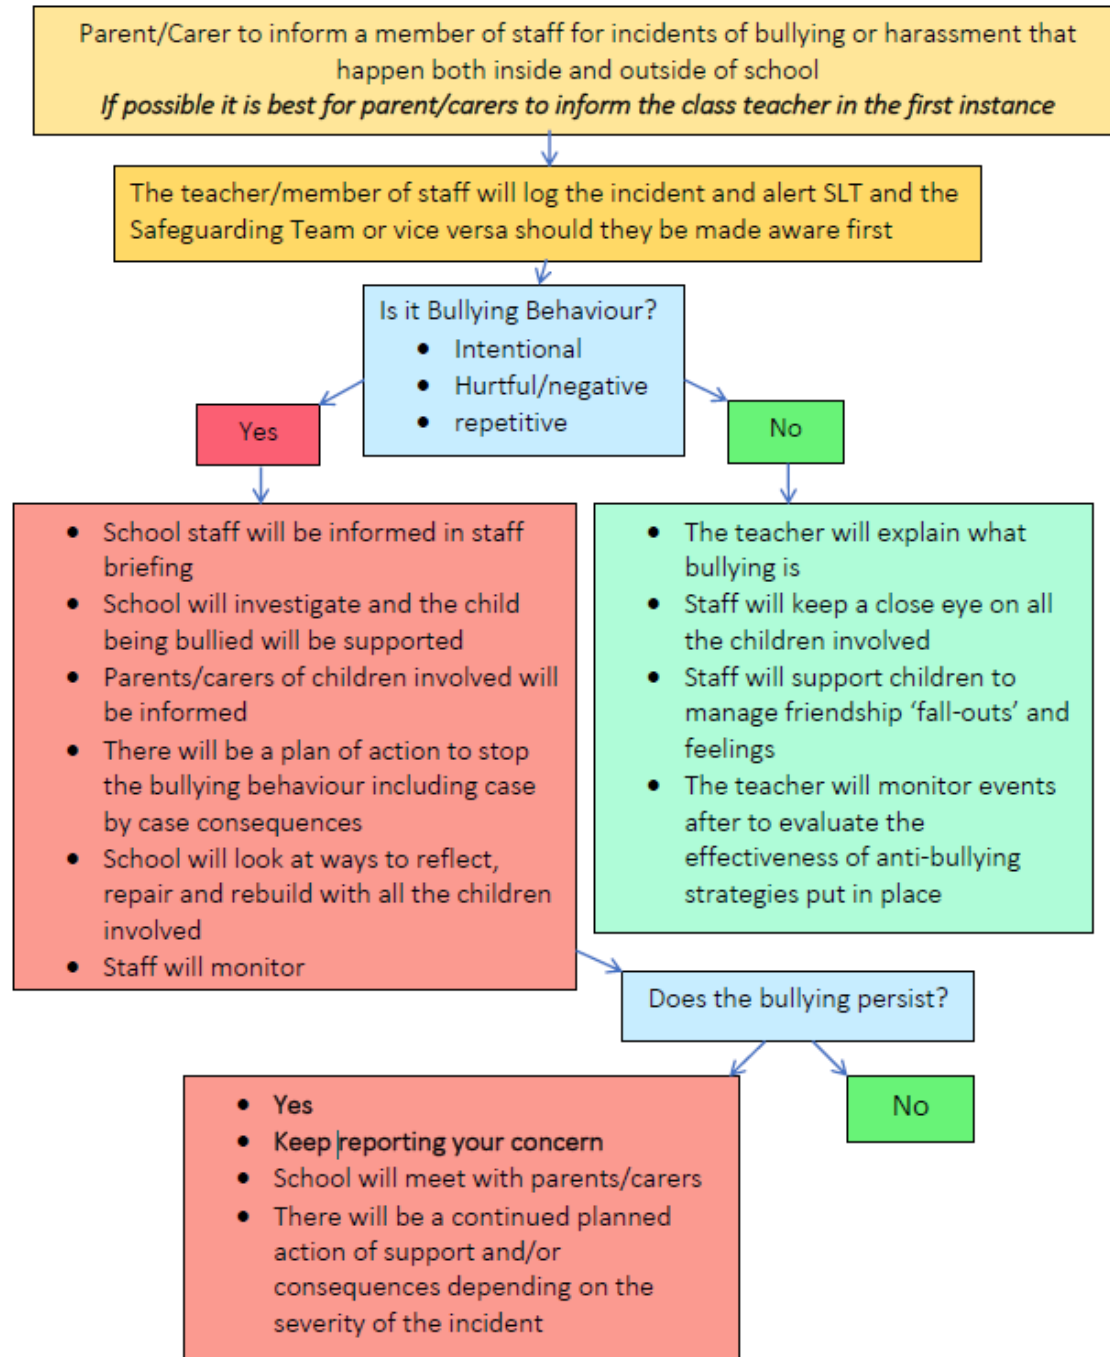

Booker Avenue Junior School

Parent / Carer Flowchart for Reporting of Suspected Bullying

Safeguarding Team: Mrs Novelli (DSL), Mr Thompson (DDSL), Mrs Strange (Safeguarding Support)

safeguarding@bookeravenue-jun.liverpool.sch.uk